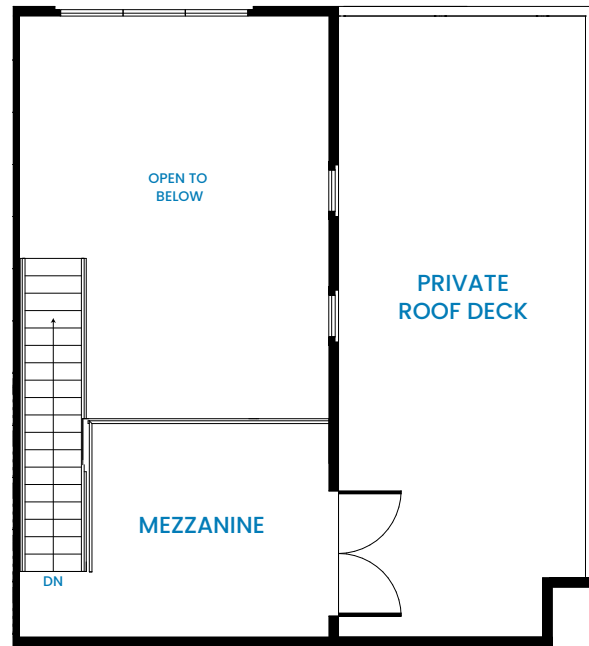

# PLAN A3

1 Bedroom + Mezzanine  
1 Bath • Approx. 894 Sq. Ft.

FIRST FLOOR

SECOND FLOOR