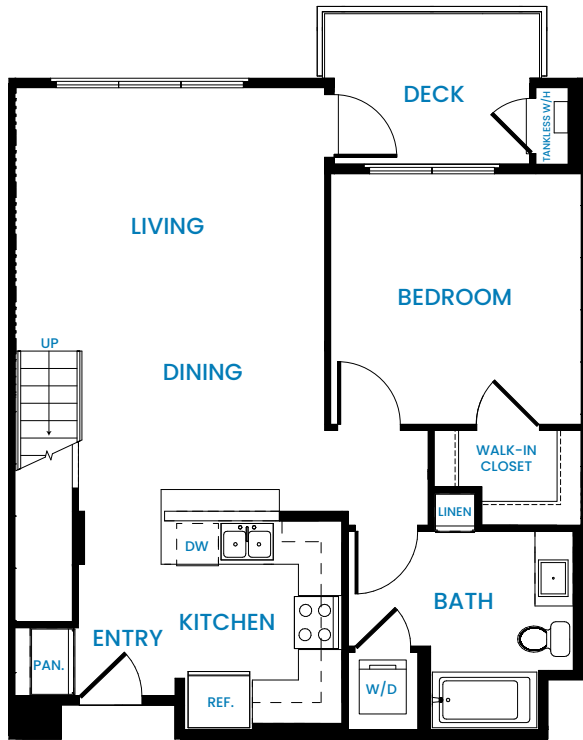

# PLAN A3

1 Bedroom + Mezzanine  
1 Bath • Approx. 894 Sq. Ft.

FIRST FLOOR

SECOND FLOOR